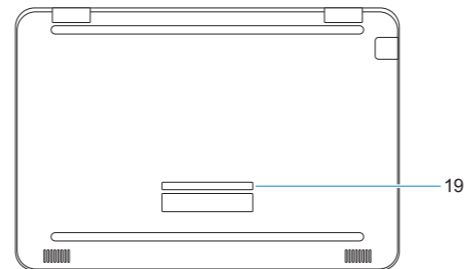

P26T

P26T001

Latitude 3189

Features

Fitur | Funciones | Tính năng | الميزات

1. Camera
2. Camera status light
3. Microphone
4. World-facing Microphone
5. World-facing camera status light
6. World-facing camera
7. Noble wedge lock slot
8. Volume control button
9. Power button
10. Battery status light
11. Universal audio jack
12. Speakers
13. Touchpad
14. USB 3.0 port
15. USB 3.0 port with PowerShare
16. HDMI port
17. microSD card reader
18. Power connector port
19. Service tag label